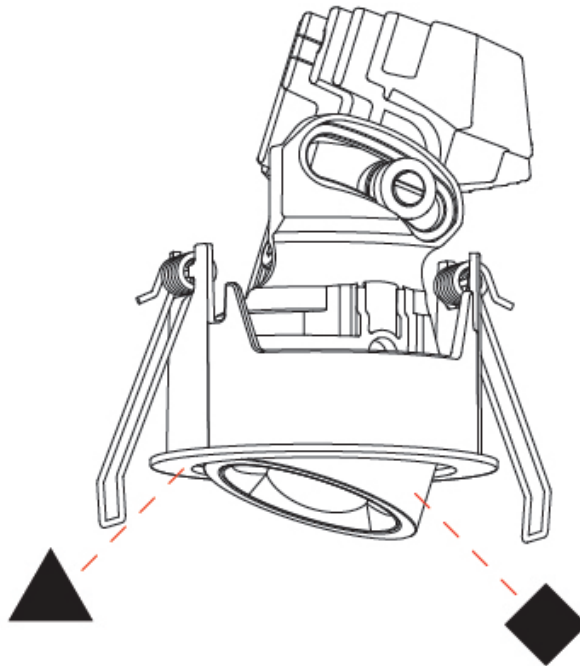

OIKO PRO ROUND ADJUSTABLE RECESSED

A35855-

PROJECT _____

TYPE _____

SPECIFIER _____

QUANTITY _____

DATE _____

A