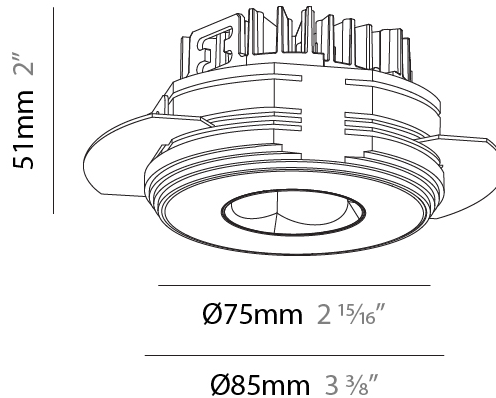

GENERAL

Series: Oiko Pro Round
Subseries: Oiko Pro Round Fixed
Brand: Prolicht
Division: Architectural
Mounting Type: Trimless
Mounting Location: Ceiling
Subcategory: Downlight

PHYSICAL

Shape: Round
Diameter (mm): 75
Diameter (in): 2 15/16
Height (mm): 51
Height (in): 2
Ceiling Thickness (mm): 10 / 12.5 / 15 / 25
Ceiling Thickness (in): 3/8 or 1/2 or 9/16 or 1
Min. Recessing Depth (mm): 55
Min. Recessing Depth (in): 2 3/16
Light Distribution: Direct
Diffuser: Lens Pack - Spread Lens / Linear Spread Lens / Honeycomb Louver
Fixture Finish: SSR / BKV / CWI / CRY / HAB / UFT / ITA / RUA / FTG / MYG / LOD / PUS / FRO / FUP / KIA / POP / BLS / SPG / MEY / GOH / GUM / CHC / COM / ABZ / JAG / OBR / MOS / ROR
Fixture Material: Aluminum Die Cast
Cut-out Measurements: 86mm / 2 11/16" Diameter

ELECTRICAL

Lamp Type: LED (Zhaga Standard)
Input Wattage (W): 14
Total Output Wattage (W): 12.7
Dimming: Dali Dimming
Driver Included: No
Driver Location: Recessed Housing
Driver Type: Constant Current - Universal (120Vac only for DALI driver)
Driver Class: Class 2
Input Voltage (V): 120 - 277
Constant Current (MA): 700

LED

Color Temperature (°K): 2700-6500 Tunable White
Max. Delivered Lumen (lm): 1240
Nominal Lumen (lm): 1460
CRI: >90 CRI
Lamp Life (hrs): 50000
Special LEDs offerings: Tunable White

OPTICAL

Reflector°: 52
Adjustability: Fixed

RATINGS AND CERTIFICATIONS

Certified By: Certified for North American Standards
IP rating: IP20