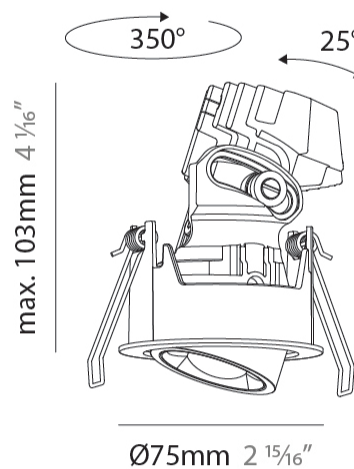

GENERAL

Series: Oiko Pro Round
Subseries: Oiko Pro Round Adjustable
Brand: Prolicht
Division: Architectural
Mounting Type: Recessed
Mounting Location: Ceiling
Subcategory: Downlight

PHYSICAL

Shape: Round
Diameter (mm): 75
Diameter (in): 2 ¹⁵/₁₆
Height (mm): 103
Height (in): 4 ¹/₁₆
Ceiling Thickness (mm): 1 - 25
Ceiling Thickness (in): 1/16 - 1 3/16
Min. Recessing Depth (mm): 115
Min. Recessing Depth (in): 4 ¹/₂
Light Distribution: Downlight
Diffuser: Lens Pack - Spread Lens / Linear Spread Lens / Honeycomb Louver
Fixture Finish: SSR / BKV / CWI / CRY / HAB / UFT / ITA / RUA / FTG / MYG / LOD / PUS / FRO / FUP / KIA / POP / BLS / SPG / MEY / GOH / GUM / CHC / COM / ABZ / JAG / OBR / MOS / ROR
Fixture Material: Aluminum Die Cast
Cut-out Measurements: D. - 68mm / 2 11/16"

ELECTRICAL

Lamp Type: LED (Zhaga Standard)
Input Wattage (W): 14
Total Output Wattage (W): 12.7
Dimming: Dali Dimming
Driver Included: No
Driver Location: Remote
Driver Type: Constant Current - Universal (120Vac only for DALI driver)
Driver Class: Class 2
Input Voltage (V): 120 - 277
Constant Current (MA): 700

LED

Number of LEDs: 1
Color Temperature (°K): 2700-6500 Tunable White
Max. Delivered Lumen (lm): 1054 - 1240
Nominal Lumen (lm): 1242 - 1460
CRI: >90 CRI
Lamp Life (hrs): 50000
Special LEDs offerings: Tunable White

OPTICAL

Reflector°: 52

RATINGS AND CERTIFICATIONS

Certified By: Certified for North American Standards
IP rating: IP20